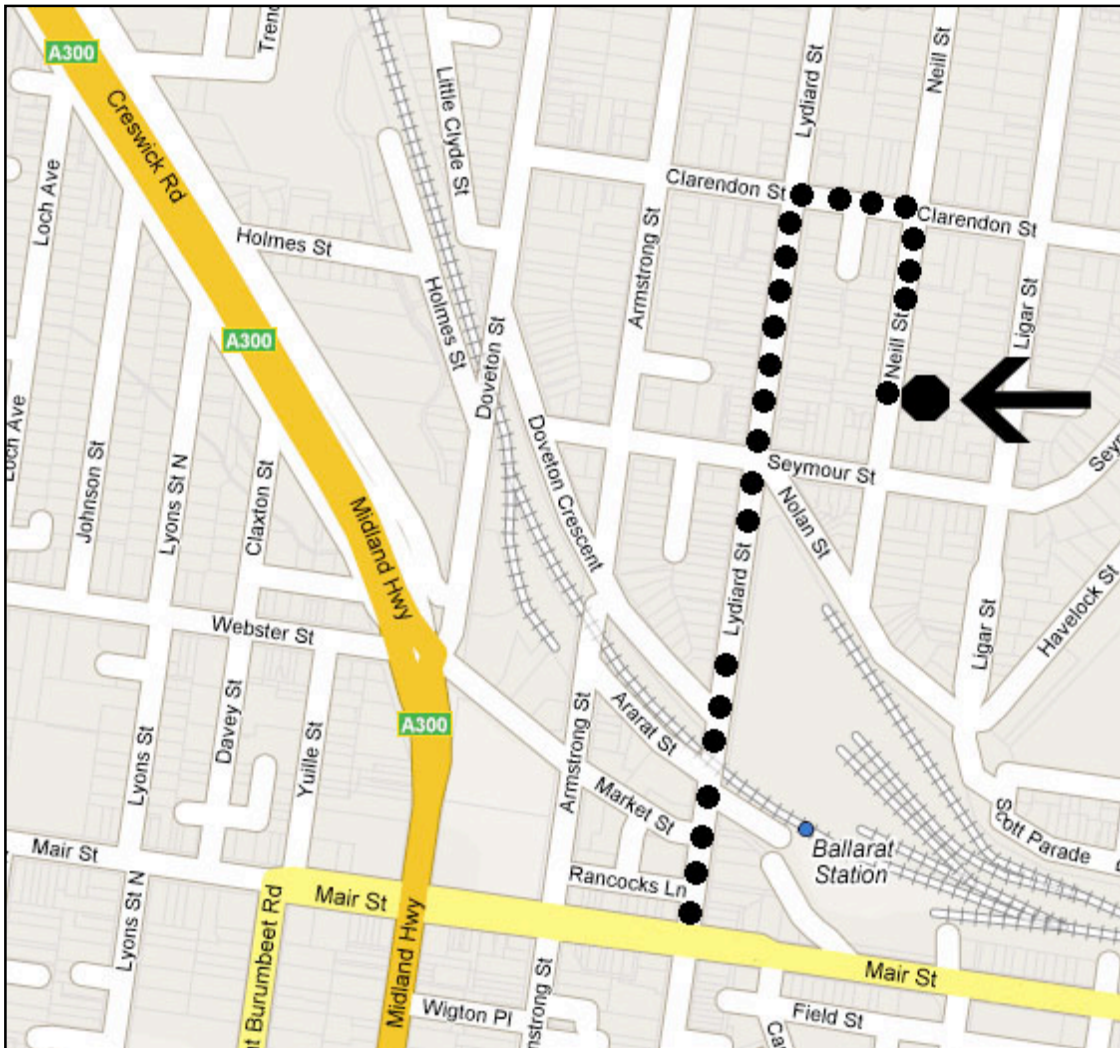

DIRECTIONS TO OFFICE

DIRECTIONS:

- From Mair Street, Ballarat, go north on Lydiard Street for 0.7 Km.
- Turn right onto Clarendon Street. Go for one block.
- Turn right onto Neill Street. Our office is located at No. 320.
- The office itself is in a small building behind the house. Go down the driveway, and follow the signs.